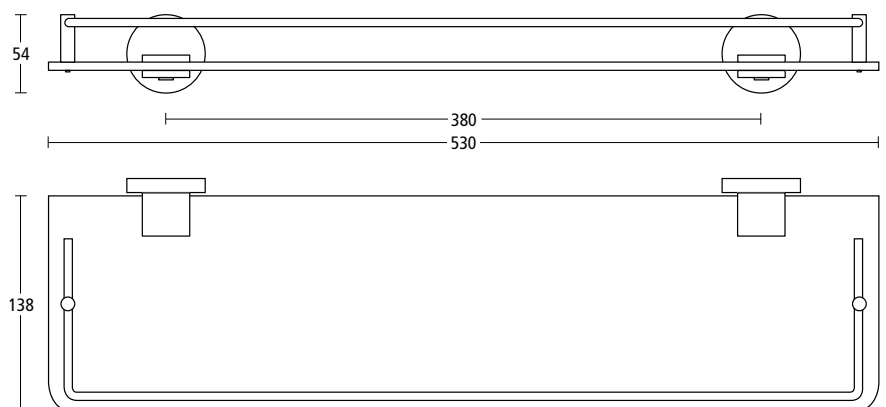

# bathroom collection

**5540**  
Soap dish.  
Finish: PC

**5550**  
Liquid soap dispenser.  
Finish: PC

**5560**  
Tumbler holder.  
Finish: PC

**5570**  
Glass shelf.  
Finish: PC

**5575**  
Glass shelf with rail.  
Finish: PC