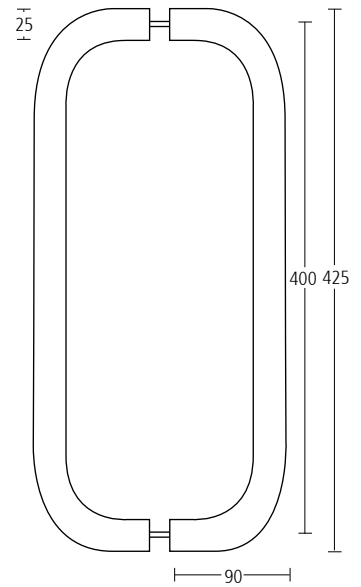

**5720**  
Shower door knob.  
**Finish:** PC

**5730**  
Shower door pull.  
**Finish:** PC

**5715**  
Shower door combined knob and horizontal  
towel rail.  
**Finish:** PC

**5725**  
Shower door combined knob and horizontal  
towel rail.  
**Finish:** PC