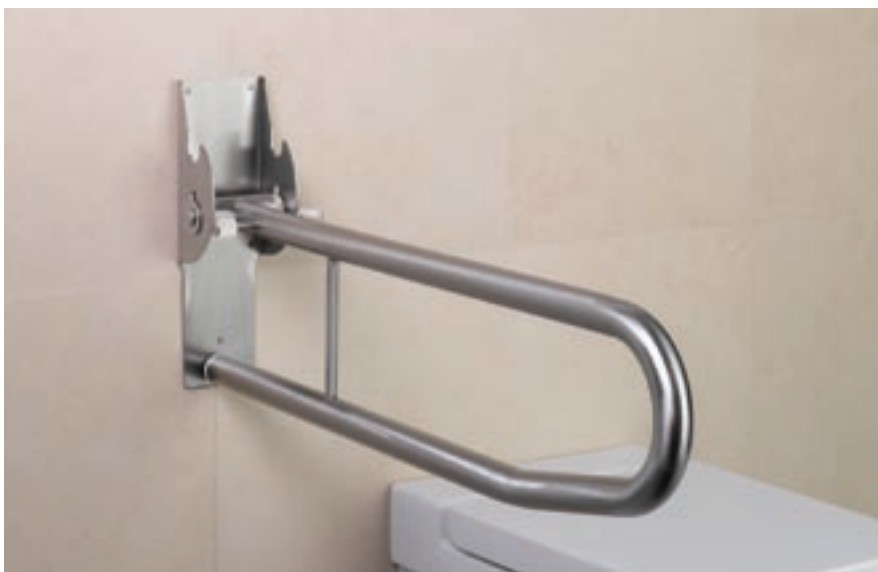

# washroom

**16000N**  
Lift-up grab rail.  
Finish: SS

**16000TR**  
Clip on toilet roll holder for use with  
16000N.  
Finish: SS

**16001N**  
Grab rail.  
Finish: SS

**16002N**  
Backrest rail.  
Finish: SS

**16002P**  
Backrest pad for use with 16002N.  
Finish: XX (white vinyl)