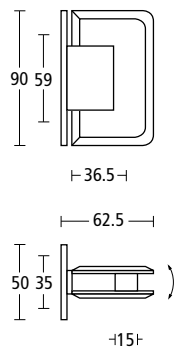

5701
Screen to door (180°) shower hinge.
Finish: PC