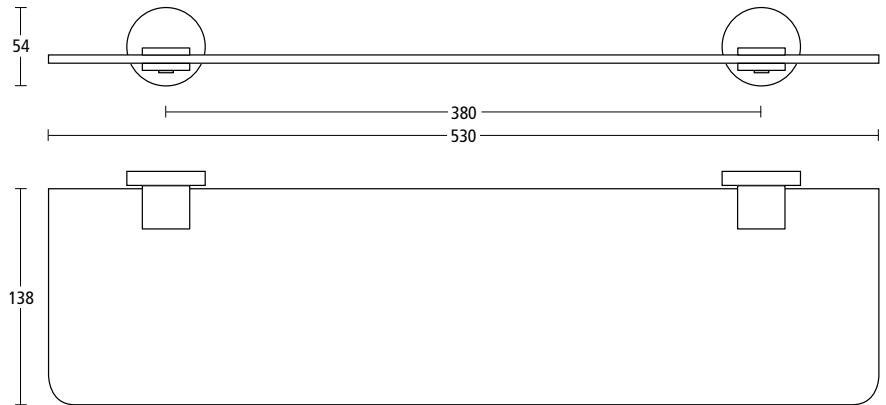

# bathroom collection

**5540**  
Soap dish.  
Finish: PC

**5550**  
Liquid soap dispenser.  
Finish: PC

**5560**  
Tumbler holder.  
Finish: PC

**5570**  
Glass shelf.  
Finish: PC

**5575**  
Glass shelf with rail.  
Finish: PC