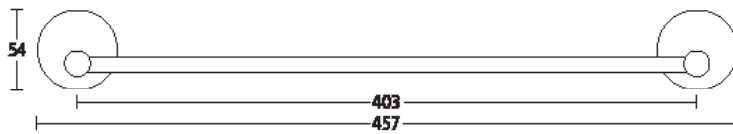

5616
As above but with 610mm centres.
Finish: PC