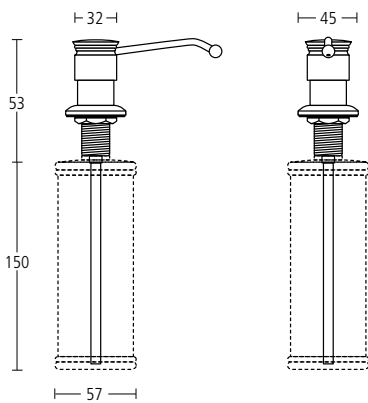

# washroom

98520

Alite wall mounted waste bin.

Finish: SS (XX98520SS)

**98515**  
Alite soap dispenser.  
Finish: SS (XX98515SS)

**98510**  
Alite soap dispenser.  
Finish: SS (XX98510SS)

**98530**  
Alite paper towel dispenser.  
Finish: SS (XX98530SS)