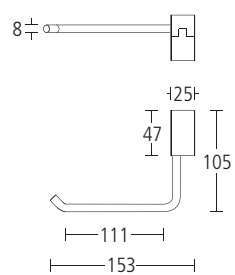

# washroom

**16000N**  
Lift-up grab rail.  
Finish: SS

**16000TR**  
Clip on toilet roll holder for use with  
16000N.  
Finish: SS

**16001N**  
Grab rail.  
Finish: SS

**16002N**  
Backrest rail.  
Finish: SS