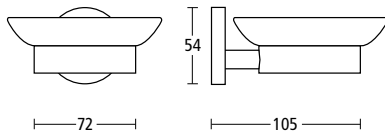

5550
Liquid soap dispenser.
Finish: PC