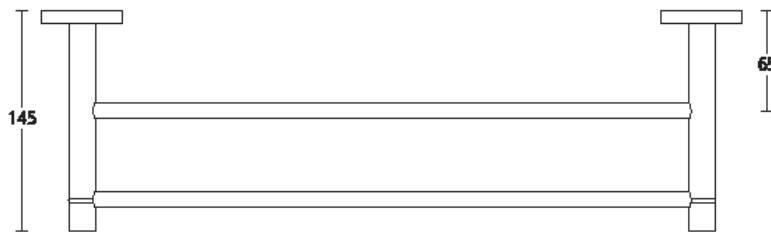

5616
As above but with 610mm centres.
Finish: PC