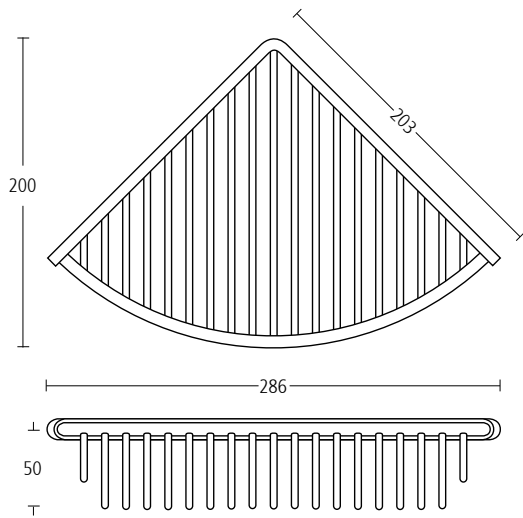

bathroom collection

5740

Large corner rack.

Finish: PC

5745

Small corner rack.

Finish: PC