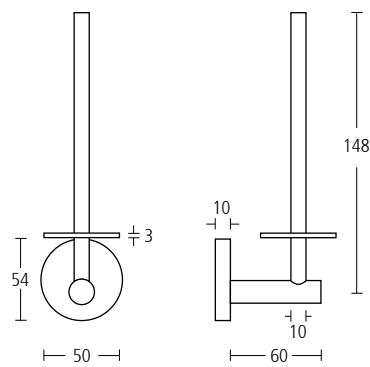

5530
Toilet brush holder with brush.
Finish: PC