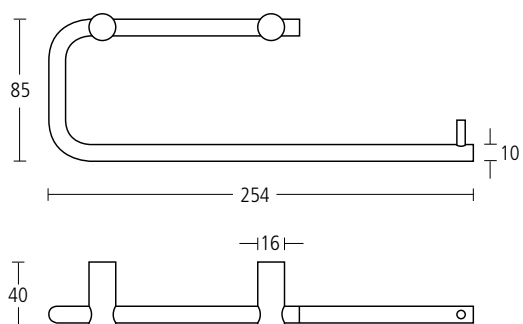

# washroom

**98221**

Alite toilet roll holder.

**Finish:** SS (XX98221SS)

**98222**

Alite double toilet roll holder.

**Finish:** SS (XX98222SS)