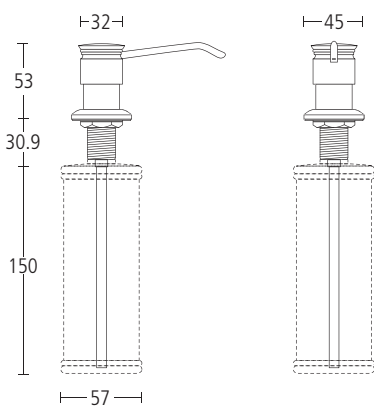

98515
Wall mounted soap dispenser.
Finish: SS