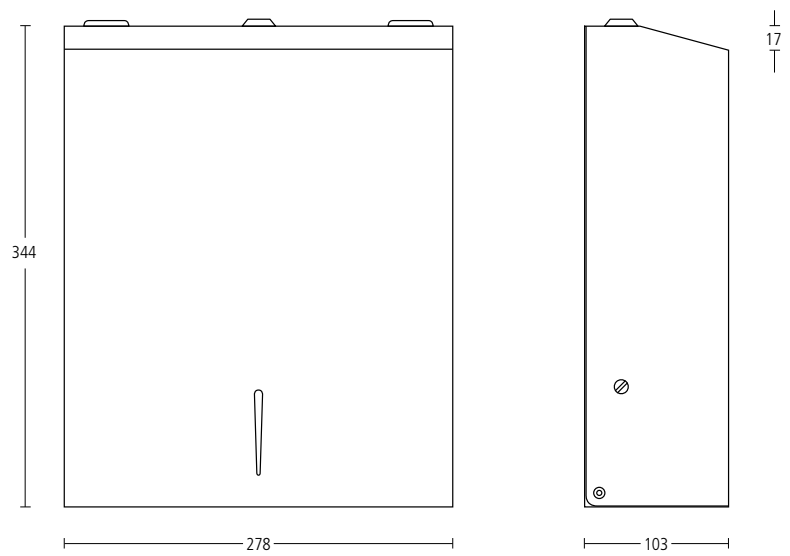

# washroom

98520

Alite wall mounted waste bin.

Finish: SS (XX98520SS)

**98515**  
Alite soap dispenser.  
Finish: SS (XX98515SS)

**98510**  
Alite soap dispenser.  
Finish: SS (XX98510SS)

**98530**  
Alite paper towel dispenser.  
Finish: SS (XX98530SS)