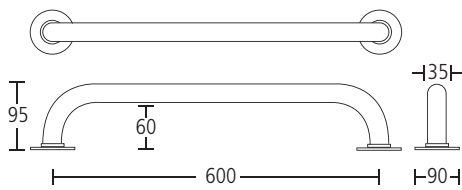

# washroom

**16000N**  
Lift-up grab rail.  
Finish: SS

**16000TR**  
Clip on toilet roll holder for use with  
16000N.  
Finish: SS

**16001N**  
Grab rail.  
Finish: SS

**16002N**  
Backrest rail.  
Finish: SS