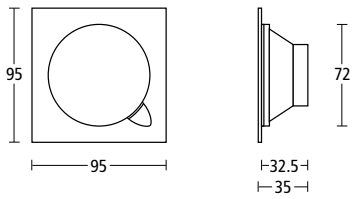

5755
Shower drainage plate.
Finish: PC