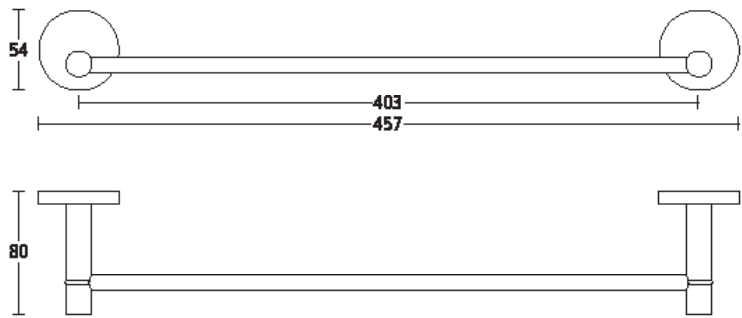

# bathroom collection

**5604**

Single towel rail.

Finish: PC

**5606**

As above but with 610mm centres.

Finish: PC