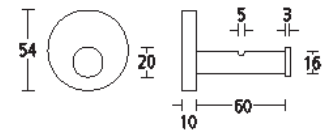

# Towel accessories

**5614**  
Double towel rail.  
Finish: PC

**5616**  
As above but with 610mm centres.  
Finish: PC

**5620**  
Robe hook.  
Finish: PC

**5625**  
Towel hook.  
Finish: PC