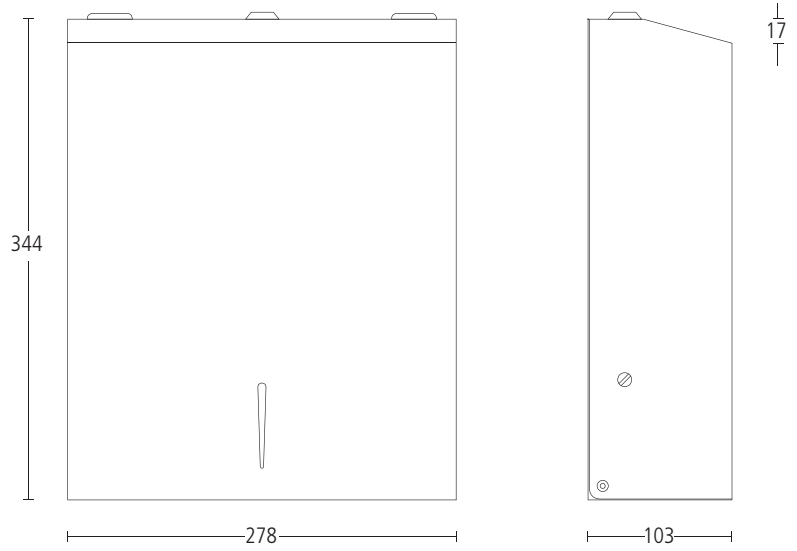

washroom

98530

Wall mounted paper towel dispenser.

Finish: SS