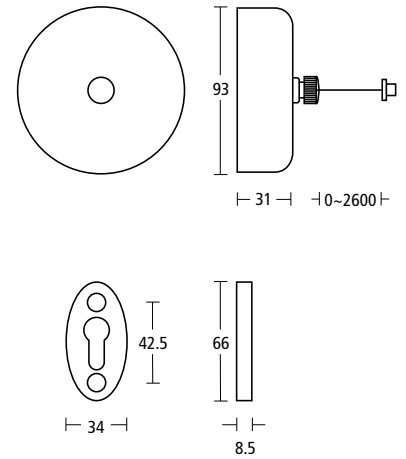

# Shower accessories

**5750**  
Shower drainage plate.  
Finish: PC

**5755**  
Shower drainage plate.  
Finish: PC

**5760**  
Retractable clothes line.  
Finish: PC