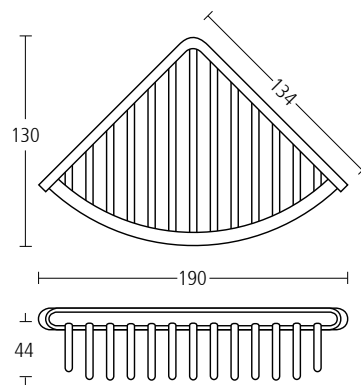

5745

Small corner rack.

Finish: PC