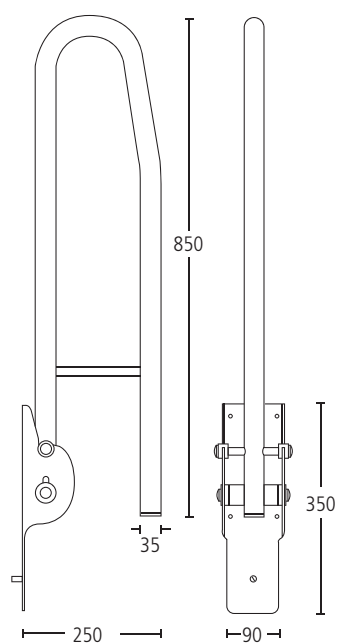

# washroom

**16000N**  
Lift-up grab rail.  
Finish: SS

**16000TR**  
Clip on toilet roll holder for use with  
16000N.  
Finish: SS

**16001N**  
Grab rail.  
Finish: SS

**16002N**  
Backrest rail.  
Finish: SS