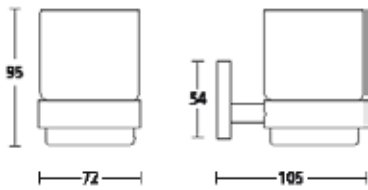

# bathroom collection

**5540**  
Soap dish.  
Finish: PC

**5550**  
Liquid soap dispenser.  
Finish: PC

**5560**  
Tumbler holder.  
Finish: PC

**5570**  
Glass shelf.  
Finish: PC

**5575**  
Glass shelf with rail.  
Finish: PC