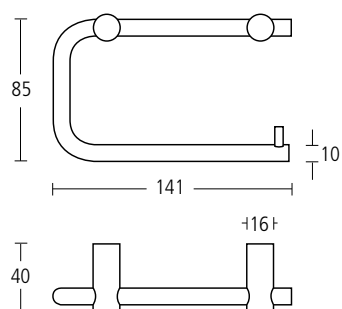

washroom

98221

Alite toilet roll holder.

Finish: SS (XX98221SS)

98222

Alite double toilet roll holder.

Finish: SS (XX98222SS)