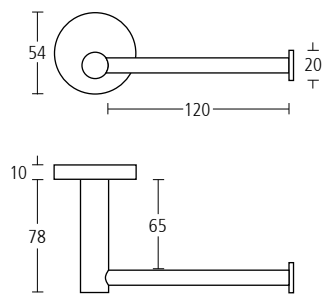

5520
Spare toilet roll holder.
Finish: PC