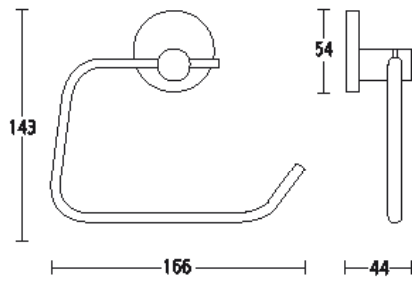

5505
Toilet roll holder with cover.
Finish: PC