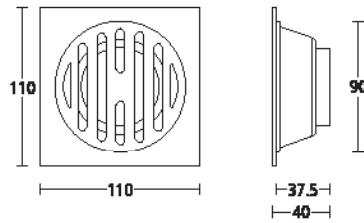

5760
Retractable clothes line.
Finish: PC