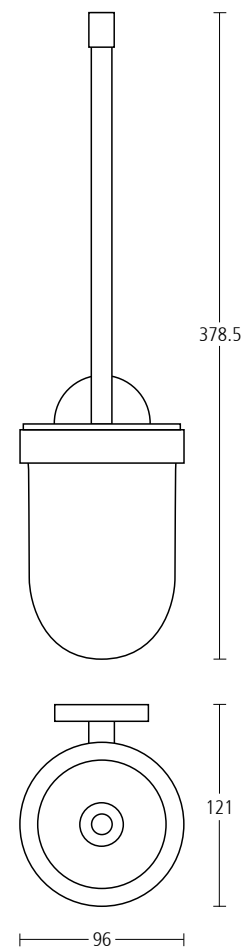

**16002P**  
Backrest pad for use with 16002N.  
Finish: XX (white vinyl)

# washroom

**98221**

Alite toilet roll holder.

**Finish:** SS (XX98221SS)

**98222**

Alite double toilet roll holder.

**Finish:** SS (XX98222SS)

# washroom

98520

Alite wall mounted waste bin.

Finish: SS (XX98520SS)

**98515**  
Alite soap dispenser.  
Finish: SS (XX98515SS)

**98510**  
Alite soap dispenser.  
Finish: SS (XX98510SS)

**98530**  
Alite paper towel dispenser.  
Finish: SS (XX98530SS)

# Toilet accessories

**5510**  
Toilet roll holder.  
Finish: PC

**5520**  
Spare toilet roll holder.  
Finish: PC

**5530**  
Toilet brush holder with brush.  
Finish: PC