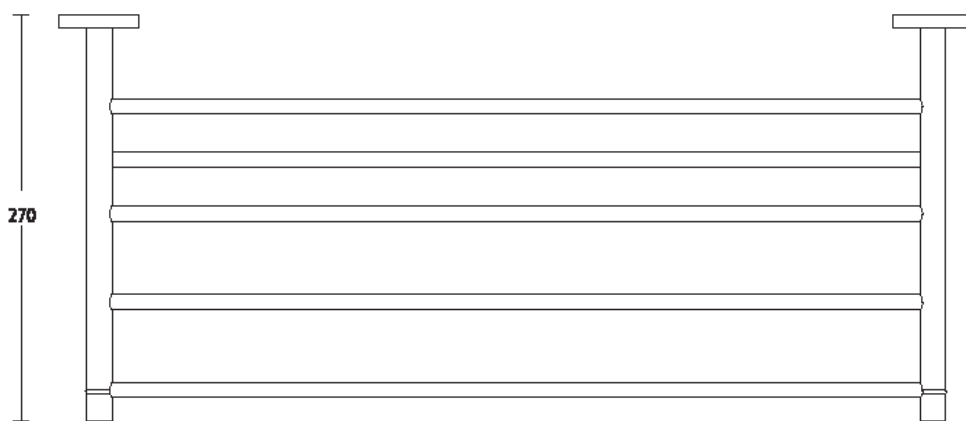

# bathroom collection

5630  
Towel ring.  
Finish: PC

**5640**  
Towel rack.  
**Finish:** PC