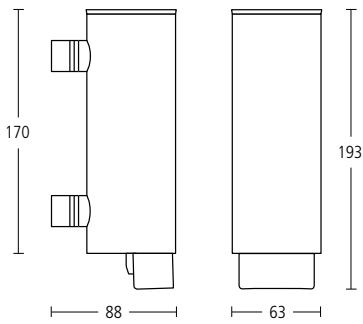

# washroom

98520

Alite wall mounted waste bin.

Finish: SS (XX98520SS)

**98515**  
Alite soap dispenser.  
Finish: SS (XX98515SS)

**98510**  
Alite soap dispenser.  
Finish: SS (XX98510SS)

**98530**  
Alite paper towel dispenser.  
Finish: SS (XX98530SS)