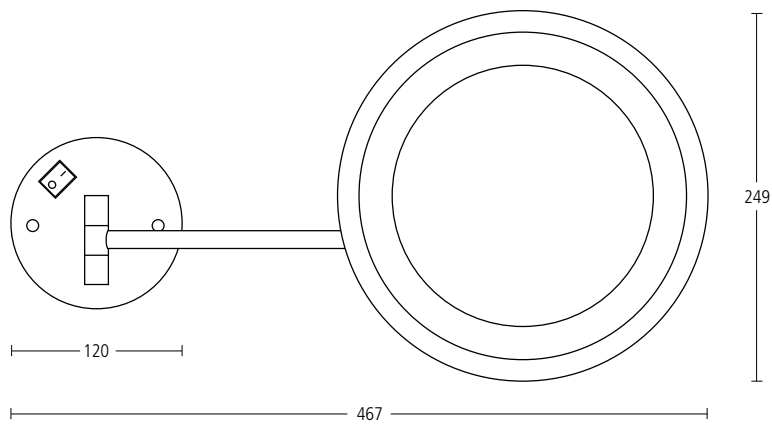

# bathroom collection

**5604**

Single towel rail.

Finish: PC

**5606**

As above but with 610mm centres.

Finish: PC