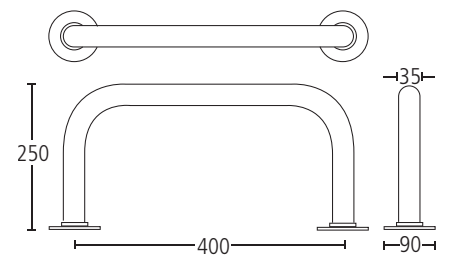

# washroom

**16000N**  
Lift-up grab rail.  
Finish: SS

**16000TR**  
Clip on toilet roll holder for use with  
16000N.  
Finish: SS

**16001N**  
Grab rail.  
Finish: SS

**16002N**  
Backrest rail.  
Finish: SS