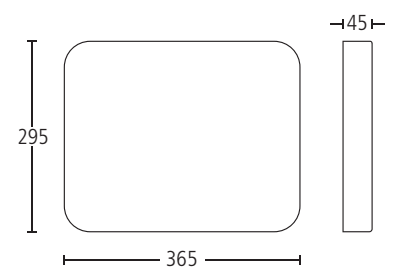

16002P
Backrest pad for use with 16002N.
Finish: XX (white vinyl)