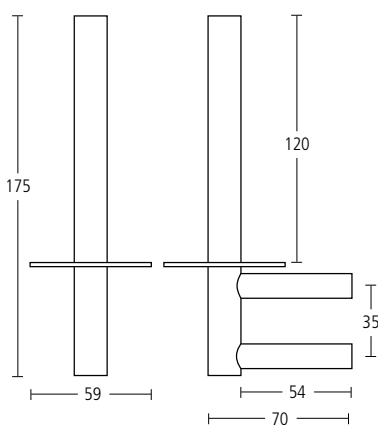

98223
Alite spare toilet roll holder.
Finish: SS (XX98223SS)