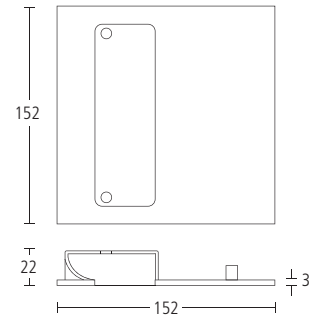

## 6250

Flush pull handle. Tested to BS EN 1634 for 30 and 60 minutes.

**Finishes:** SS • PS • MA