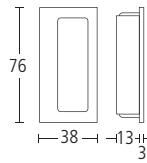

6250

Flush pull handle. Tested to BS EN 1634 for 30 and 60 minutes.

Finishes: SS • PS • MA