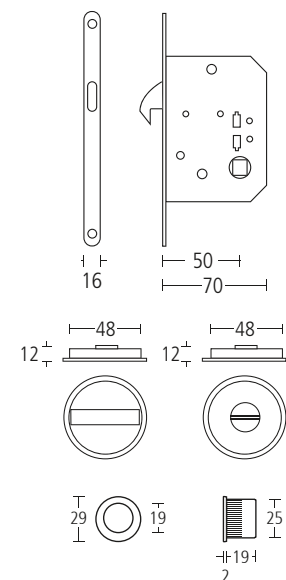

2640
Pocket door locking kit.
Finishes: SC • PC