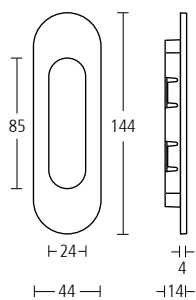

2610
Circular flush pull.
Finishes: SC • PC • PB • BB