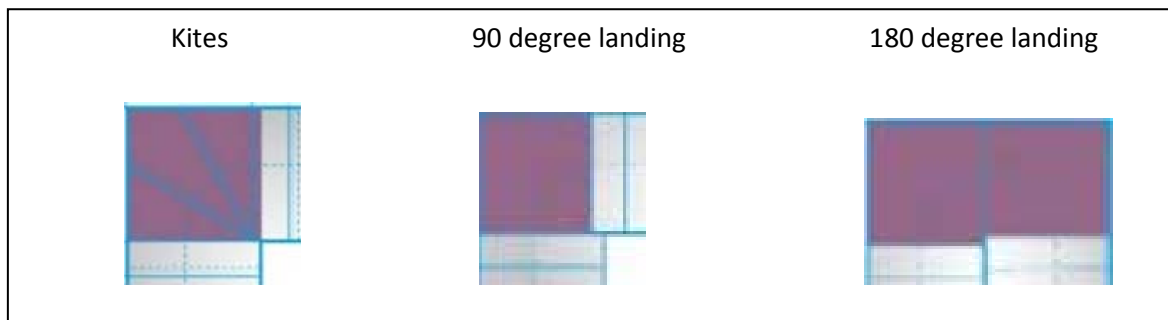

/Medium Flights Continued

Price	Width	670mm	700mm	740mm	800mm	810mm
£££ Prestige	 Reflex	YES		YES		YES
	 Nuvola Chrome		YES		YES	YES
	 Nuvola Pan		YES		YES	YES
	 Fly		YES			
	 Aliante		YES			

Turns may be achieved by either angled treads known as Kites or by the use of landings. Landings require the support of an adjacent wall.