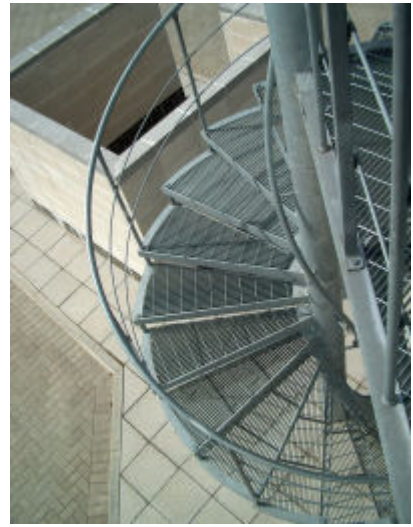

Commercial & Public Stairs

Please forward your plans or contact us direct to discuss your requirements

Diameter	1414mm	1520mm	1820mm	2080mm
Commercial Stairs	YES Smallest Re Bld Regs	YES	YES	YES Small Semi Public Up to 50 people
Diameter	2080mm	2300mm	2540mm	3000cm
Public Stairs	YES Small Semi Public Up to 50 people	YES Semi Public 50 + People	YES Large numbers At same time	YES Large numbers At same time
Fire Escapes	From 1520mm to 3000mm diameter available